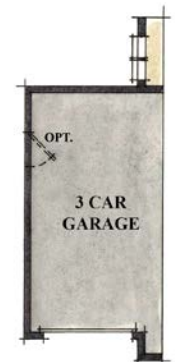

## Garden

2,284 sqft • 3 or 4 beds, 2.5 baths • 2 or 3 car garage • family room

Modern Country 1 (included)

Modern Country 2 (optional)

Main Level

Upper Level

PORCH FOR COUNTRY 2

BEDROOM 4  
(IN PLACE OF STUDY)

3 CAR GARAGE OPTION

Floor plan, elevation & specifications shown are for illustration purposes only. Colors and sizes are approximate. Builder reserves the right to revise floor plans and specifications as necessary.