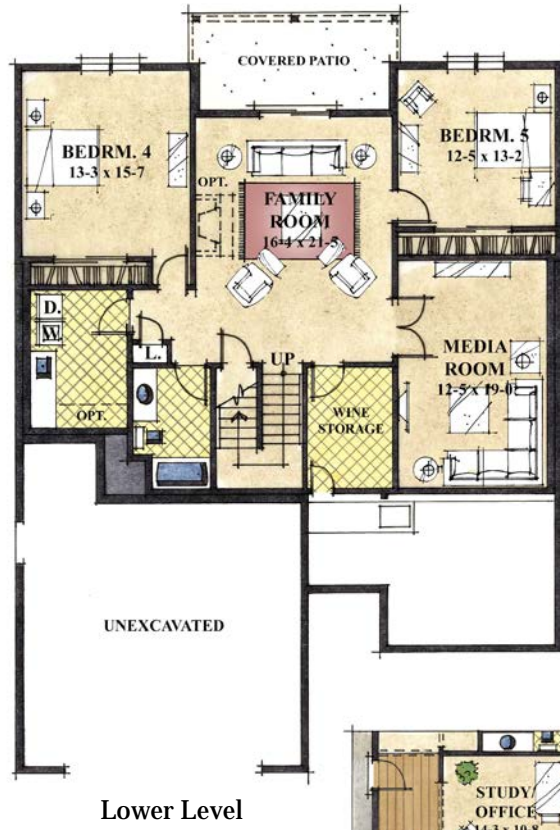

Maxwelton Lower Level (lot 31)

3,253 sqft • 5 beds, 3 baths • 2 or 3 car garage • media room • family room

Modern Country 1 (included)

Modern Country 2 (optional)

Floor plan, elevation & specifications shown are for illustration purposes only. Colors and sizes are approximate. Builder reserves the right to revise floor plans and specifications as necessary.