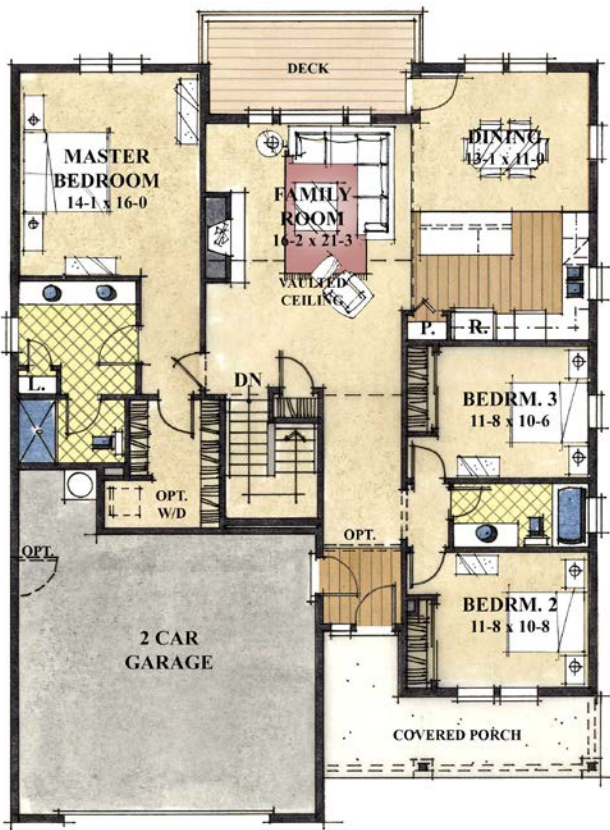

Maxwelton Lower Level (lot 31)

3,253 sqft • 5 beds, 3 baths • 2 or 3 car garage • media room • family room

Modern Country 1 (included)

Modern Country 2 (optional)

Floor plan, elevation & specifications shown are for illustration purposes only. Colors and sizes are approximate. Builder reserves the right to revise floor plans and specifications as necessary.