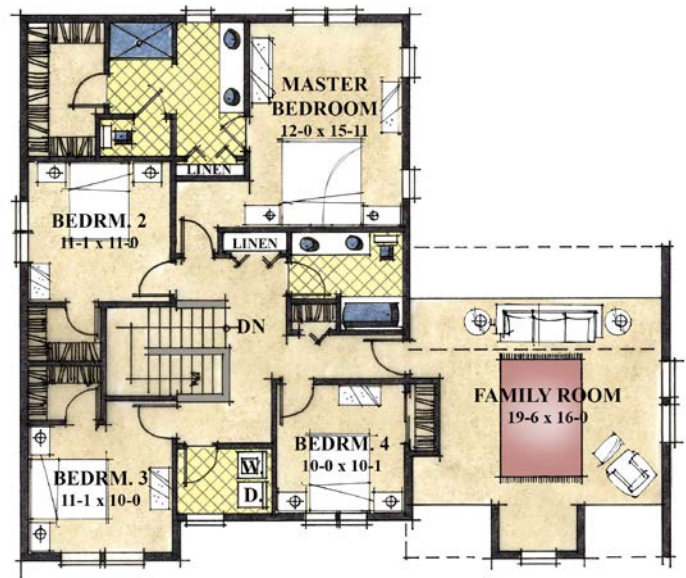

## Ovenell

2,796 sqft • 4 or 5 beds, 2.5 or 3.5 baths • 2 or 4 car garage • family room • study  
Optional main floor suite

Modern Country 1 (included)

Modern Country 2 (optional)

Main Level

Upper Level

TANDEM GARAGE OPTION

Floor plan, elevation & specifications shown are for illustration purposes only. Colors and sizes are approximate. Builder reserves the right to revise floor plans and specifications as necessary.

Building Homes & Communities Since 1979 • [www.LandedGentry.com](http://www.LandedGentry.com) • Toll Free (877) 769-8070