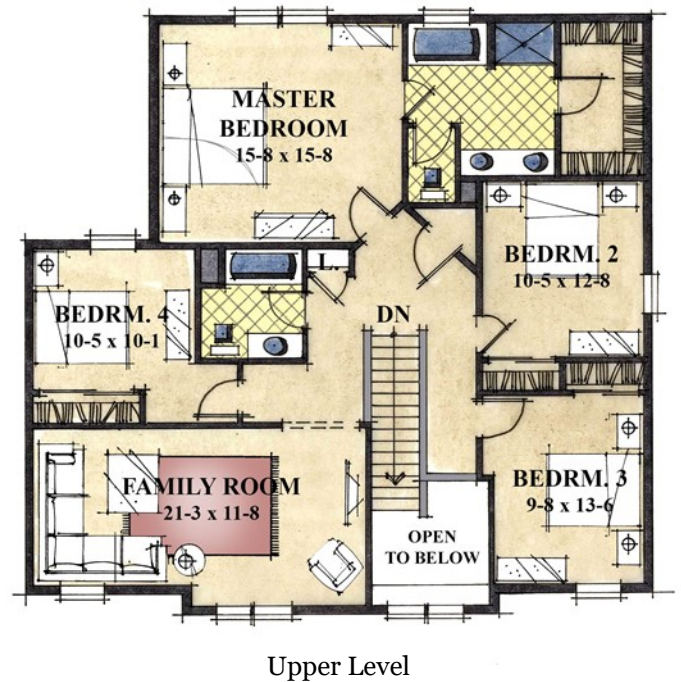

Padilla (lot 15)

2,469 sqft • 4 beds, 2.5 baths • 2 car garage • study + family room

Modern Country 2 (Lot 15)

Floor plan, elevation & specifications shown are for illustration purposes only. Colors and sizes are approximate. Builder reserves the right to revise floor plans and specifications as necessary.