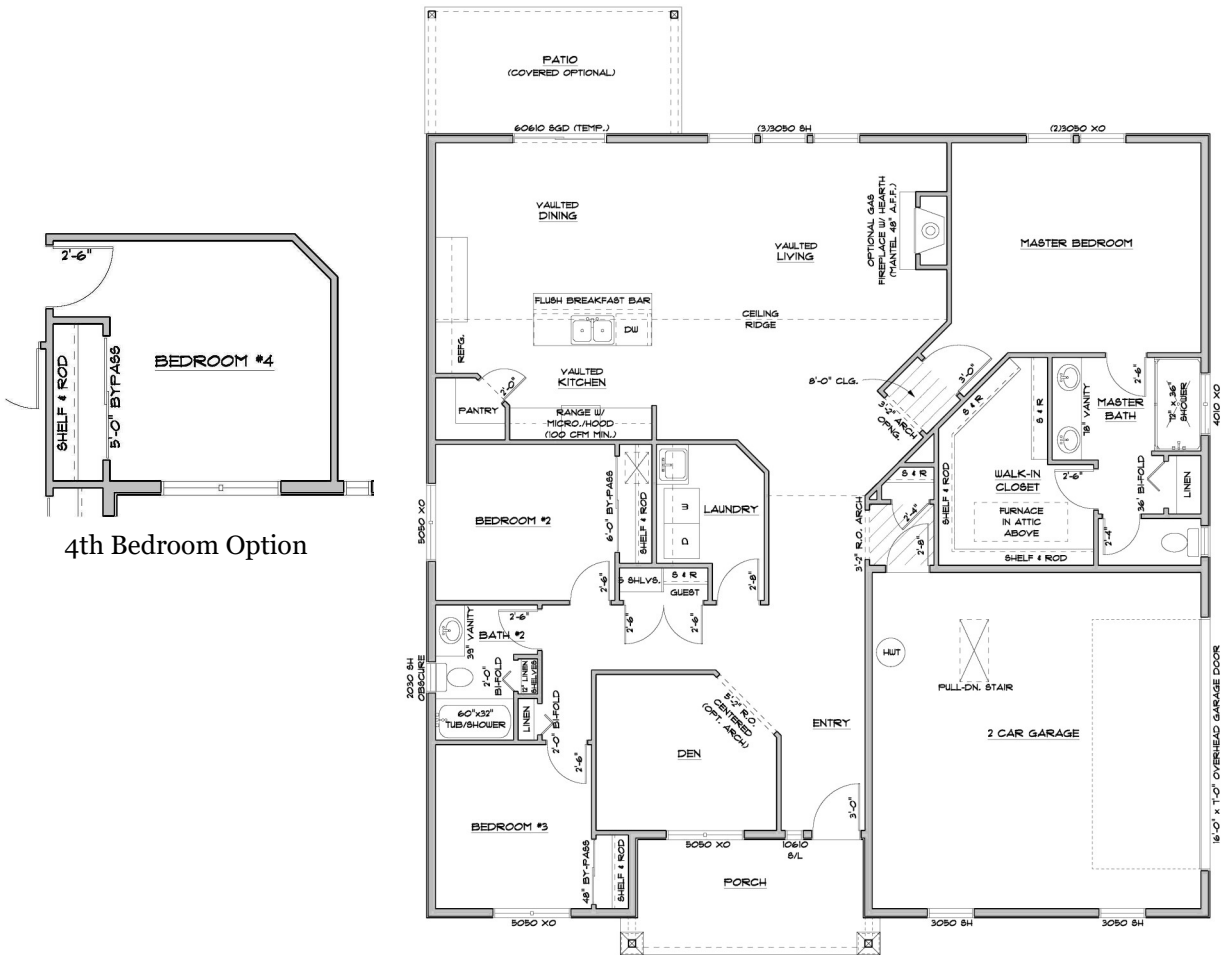

Sinclair (lot 132)

1,950 sqft • 3 bed, 2 bath • den or 4th bedroom option • single level

Craftsman 1

Floor plan, elevation & specifications shown are for illustration purposes only. Colors and sizes are approximate. Builder reserves the right to revise floor plans and specifications as necessary.