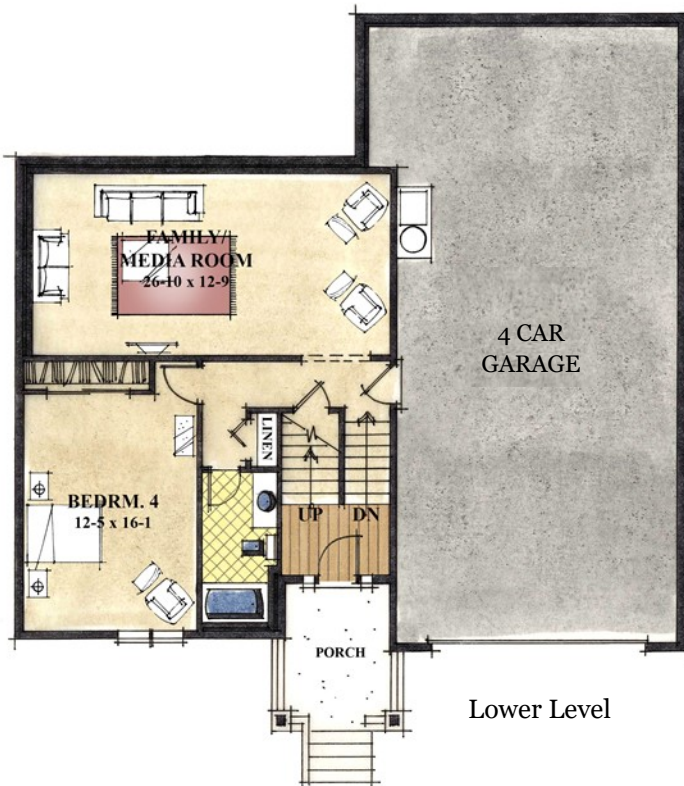

Allen

2,908 sqft • 4 beds, 3 baths • 4 car garage (tandem) • media room

Modern Country 1 (Lot 8)

Floor plan, elevation & specifications shown are for illustration purposes only. Colors and sizes are approximate. Builder reserves the right to revise floor plans and specifications as necessary.

Building Homes & Communities Since 1979 • LandedGentry.com • (877) 769-8070  
 All square footage & dimensions are approximate