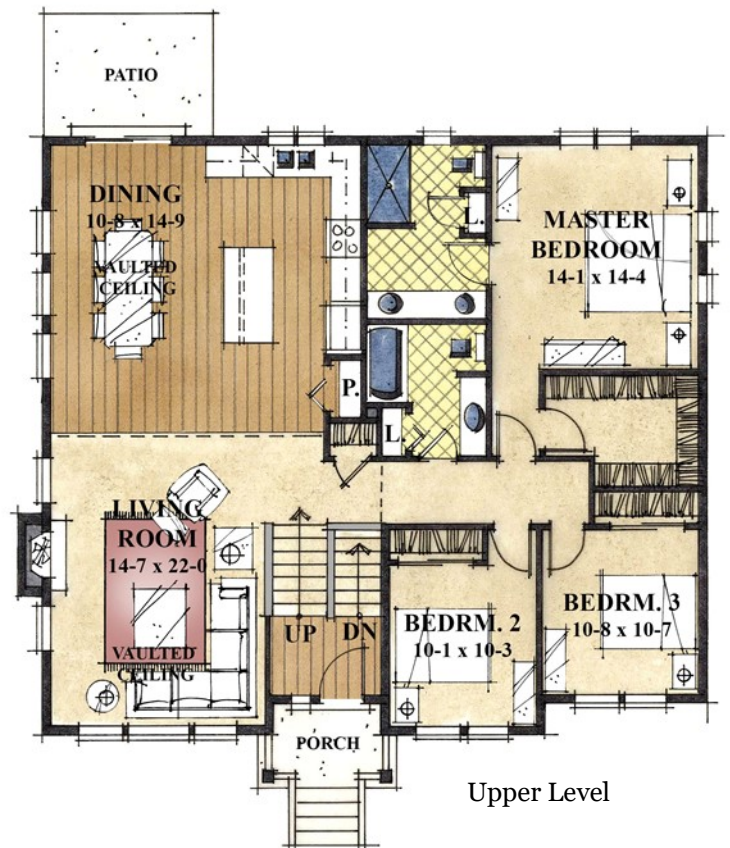

Avon (lots 6, 7 & 9)

2,518 sqft • 4 beds, 3 baths • 2 car garage + shop • media room

Modern Country 1 (Lots 6 & 7)

Modern Country 2 (lot 9)

Floor plan, elevation & specifications shown are for illustration purposes only. Colors and sizes are approximate. Builder reserves the right to revise floor plans and specifications as necessary.

Building Homes & Communities Since 1979 • LandedGentry.com • (877) 769-8070
 All square footage & dimensions are approximate