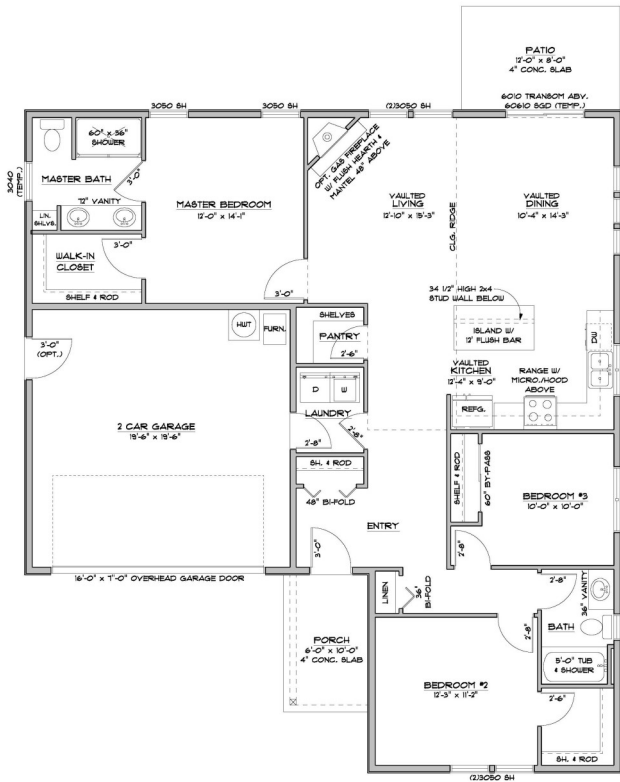

Lot #22

1,460 sqft • 3 beds, 2 baths • 2-car garage • study option

Study option

Building Homes & Communities Since 1979 • LandedGentry.com • (877) 769-8070