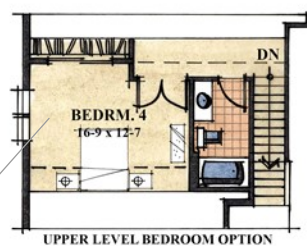

## Juniper Loft (lot 24)

1,647 sqft • 3 beds, 3 baths • master on main • 2-car garage  
PCO'S included

**Move In Ready!**

**Wooded Buffer Lot**

Upper Level Bedroom Option Included

Master Bedroom Option Included

Floor plan, elevation & specifications shown are for illustration purposes only. Colors and sizes are approximate. Builder reserves the right to revise floor plans and specifications as necessary.