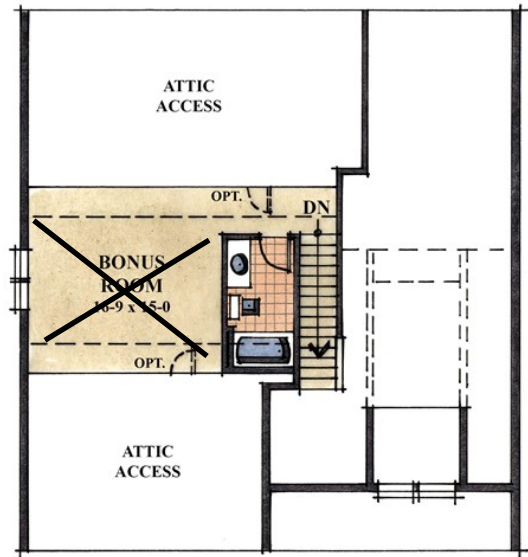

## Juniper Loft (lot 24)

1,647 sqft • 3 beds, 3 baths • master on main • 2-car garage  
PCO'S included

**Move In Ready!**

**Wooded Buffer Lot**

Upper Level Bedroom Option Included

Master Bedroom Option Included

Floor plan, elevation & specifications shown are for illustration purposes only. Colors and sizes are approximate. Builder reserves the right to revise floor plans and specifications as necessary.