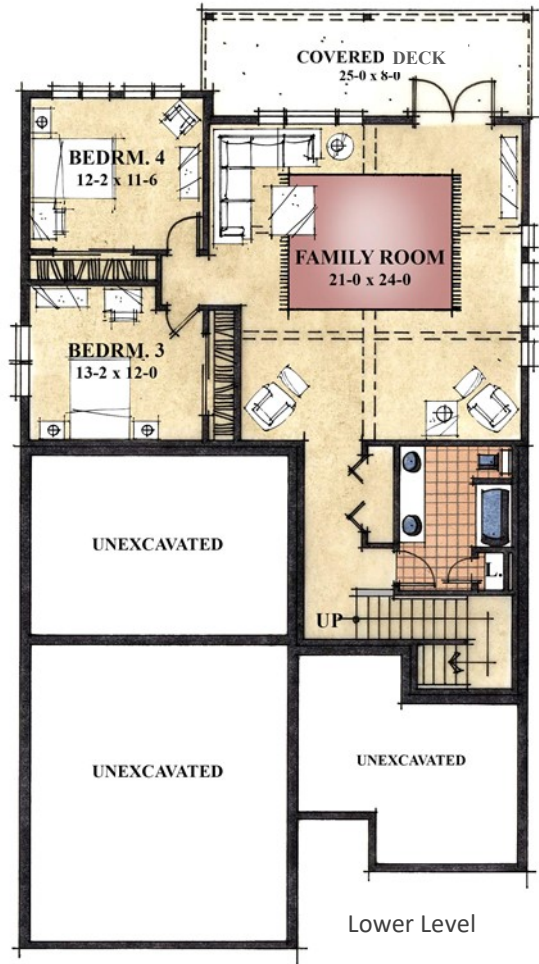

# Larrabee Lower Level (lot 26)

# 48°NORTH

3,220 sqft • 4 beds, 3 baths • 3 car garage • study • family room • covered decks • upgrades!

Main Level

Lower Level

Floor plan and elevation shown are for illustration purposes only. Colors and sizes are approximate. Builder reserves the right to revise floor plans and elevations as necessary.