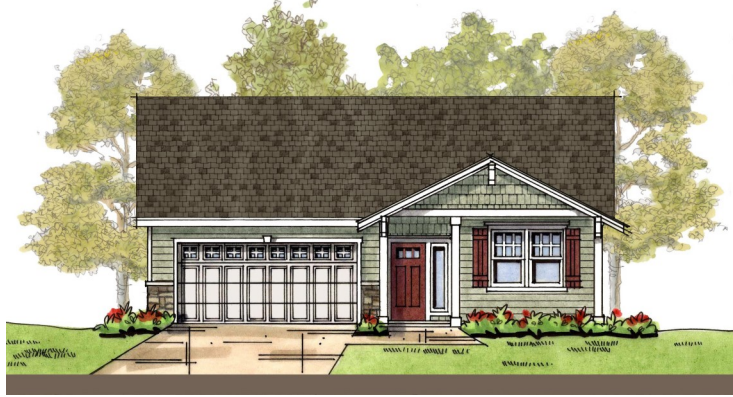

Madrona

1,846 sqft • 3 beds, 2 baths • 2 car garage • study option

Craftsman 4 - lot 49

Photos may reflect upgraded finishes. Floor plan, elevation & specifications shown are for illustration purposes only. Colors and sizes are approximate. Builder reserves the right to revise floor plans and specifications as necessary.

Building Homes & Communities Since 1979 • LandedGentry.com • (877) 769-8070
All square footage & dimensions are approximate