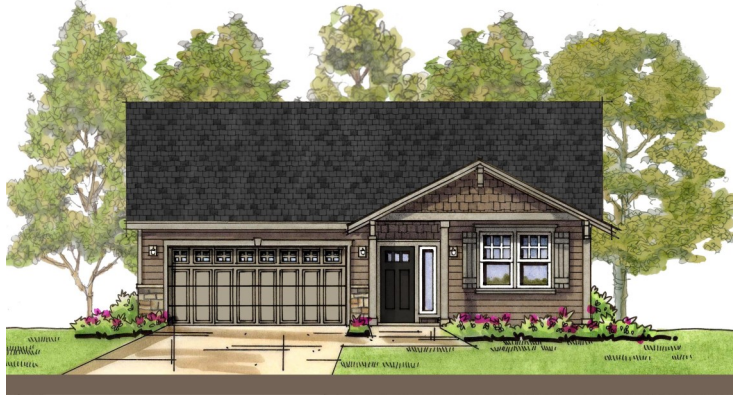

Madrona

1,846 sqft • 3 beds, 2 baths • 2 car garage • study option

Craftsman 4 - lot 49

Photos may reflect upgraded finishes. Floor plan, elevation & specifications shown are for illustration purposes only. Colors and sizes are approximate. Builder reserves the right to revise floor plans and specifications as necessary.

Building Homes & Communities Since 1979 • LandedGentry.com • (877) 769-8070
All square footage & dimensions are approximate