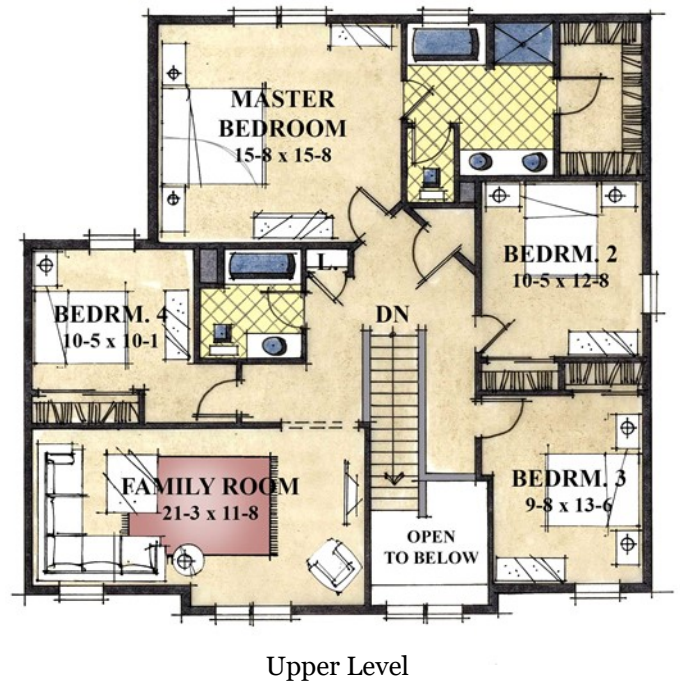

Padilla (lot 15)

2,469 sqft • 4 beds, 2.5 baths • 2 car garage • study + family room

Modern Country 2 (Lot 15)

Floor plan, elevation & specifications shown are for illustration purposes only. Colors and sizes are approximate. Builder reserves the right to revise floor plans and specifications as necessary.